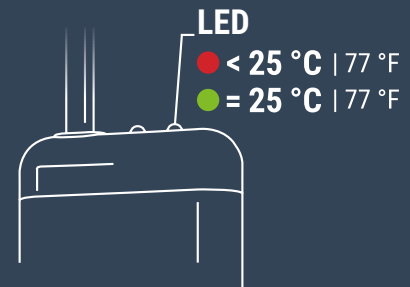

The temperature is fixed at 25 °C | 77 °F – ideal for most aquarium inhabitants originating from tropical regions, including fighting fish (Betta splendens). Due to the high control accuracy, the water temperature remains constant and protects all aquarium inhabitants from adverse temperature fluctuations. The wide, flat heating element emits the heat gently and over a large area.

## Technical data

Voltage / Frequency: 220 – 240 V – 50 Hz  
 Power cord length: 1.42 m | 55.9 in  
 Temperature pre-set: 25 °C | 77 °F  
 Precision: ca. +/- 1 °C

|                    | Unit       | Item no | 4015              | 4016               | 4017                  |
|--------------------|------------|---------|-------------------|--------------------|-----------------------|
| <b>Wattage</b>     | W          |         | 35                | 50                 | 75                    |
| <b>Net weight</b>  | g   oz.    |         | 158   5.57        | 200   7.05         | 203   7.16            |
| <b>Height</b>      | mm   in    |         | 86   3.39         | 116   4.57         | 116   4.57            |
| <b>Width</b>       | mm   in    |         | 46   1.81         | 46   1.81          | 46   1.81             |
| <b>Depth</b>       | mm   in    |         | 16   0.63         | 16   0.63          | 16   0.63             |
| <b>For Aquaria</b> | L   Us.Gal |         | 10 – 35   2.6 - 9 | 35 – 55   9 - 14.5 | 55 – 75   14.5 - 19.8 |

**Red:**

- Set temperature of 25 °C | 77 °F not yet reached
- Heating function switched on

**Green:**

- Set temperature of 25 °C | 77 °F reached
- Heating function switched off